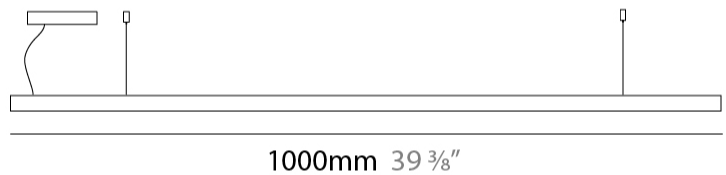

PROJECT
TYPE
SPECIFIER
QUANTITY
DATE

LED28 SUSPENSION

D71008-

base number
Color   Finish
Temperature   Options

1. To build a product code in our configurator select the specify button on the base model # product page
2. To build a manual product code on this datasheet choose from the options listed below in blue font and add the suffix to the base model #

GENERAL

Series: Woodlin
Subseries: LED28
Brand: Tunto
Division: Design
Mounting Type: Suspension
Mounting Location: Ceiling
Subcategory: Profile

PHYSICAL

Shape: Rectangle
Length (mm): 1000
Length (in): 39 ³/₈
Width (mm): 28
Width (in): 1 ¹/₈
Height (mm): 28
Height (in): 1 ¹/₈
Max. Overall Height (mm): 2028
Max. Overall Height (in): 79 ¹³/₁₆
Light Distribution: Direct
Diffuser: Opal
Fixture Finish: [WAL / ASH / OAK / BLK / WHI](#)
Fixture Material: Wood
Cable Details: 2000mm / 78 3/4"

ELECTRICAL

Lamp Type: LED
Input Wattage (W): 21
Total Output Wattage (W): 19
Dimming: Tri-Mode (Non-Dimming and Phase Dimming (120Vac only) and 0-10V Dimming)
Driver Included: Yes
Driver Location: Integrated
Driver Type: Constant Current - Universal
Driver Class: Class 2
Input Voltage (V): 120 - 277
Constant Current (MA): 700

LED

Color Temperature (°K): [2700 / 3000 / 4000](#)
Max. Delivered Lumen (lm): 1200
CRI: >93 CRI
Lamp Life (hrs): 50000

OPTICAL

RATINGS AND CERTIFICATIONS

Certified By: Certified for North American Standards
IP rating: IP20

28mm 1 ¹/₈"

Direct